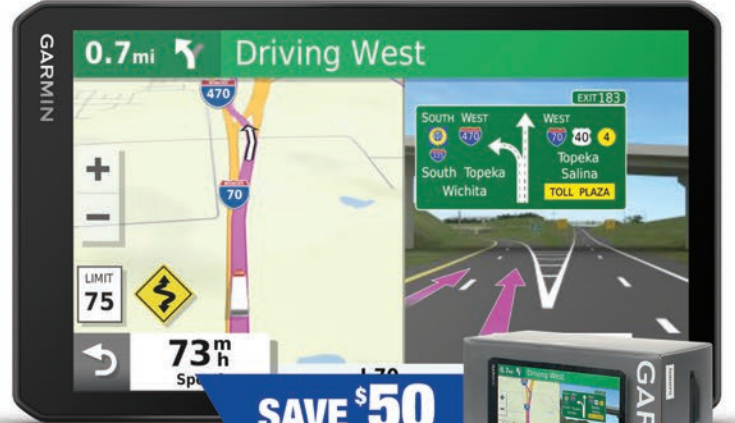

SAVE \$55
\$5 INSTANT SAVINGS
\$50 MAIL-IN REBATE

\$119.99

after instant savings & mail-in rebate
reg. \$179.99

DRIVE™ 52 & TRAFFIC GPS
5-inch GPS navigator
203-DRIVE52

SAVE \$60
\$10 INSTANT SAVINGS
\$50 MAIL-IN REBATE

SAVE \$50
\$50 MAIL-IN REBATE

\$349.99

after mail-in rebate reg. \$399.99

DEZL™ OTR700
7-inch GPS truck navigator
203-DEZLOTR700